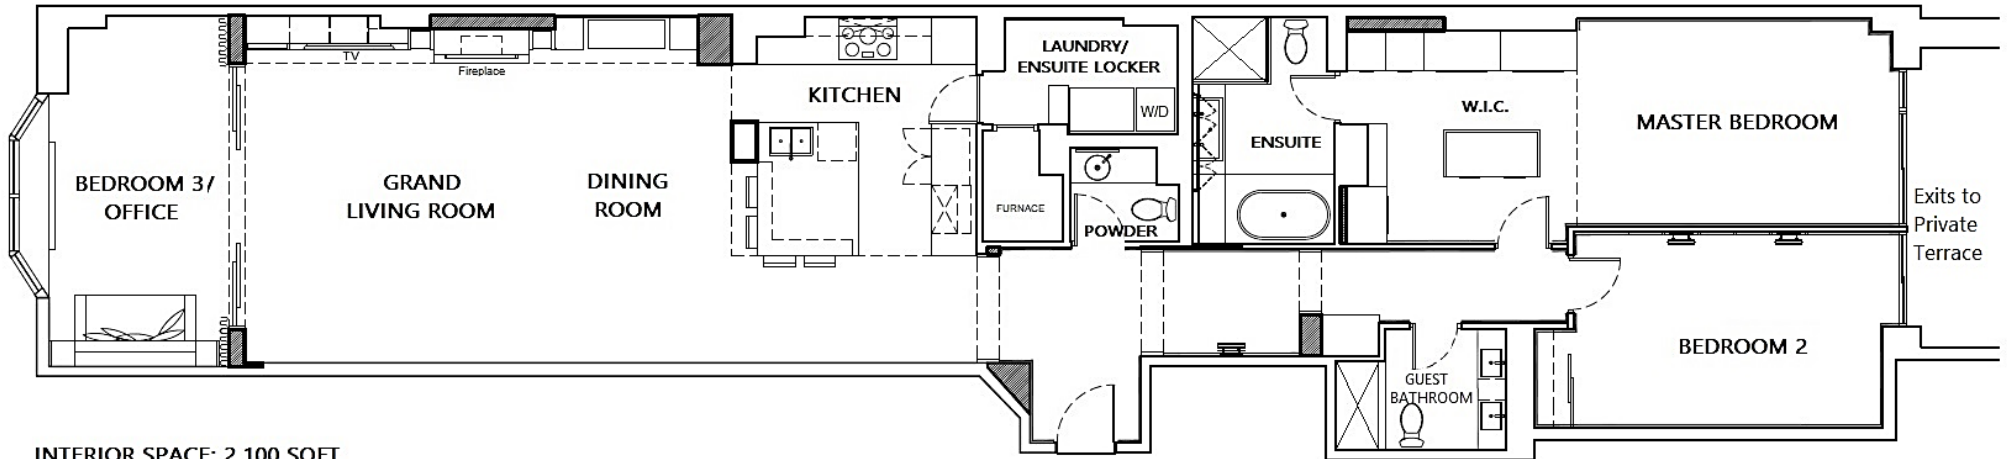

**St. Lawrence
Market Residence**

207- 160 Frederick St

FLOOR PLAN - INTERIOR

INTERIOR SPACE: 2,100 SQFT